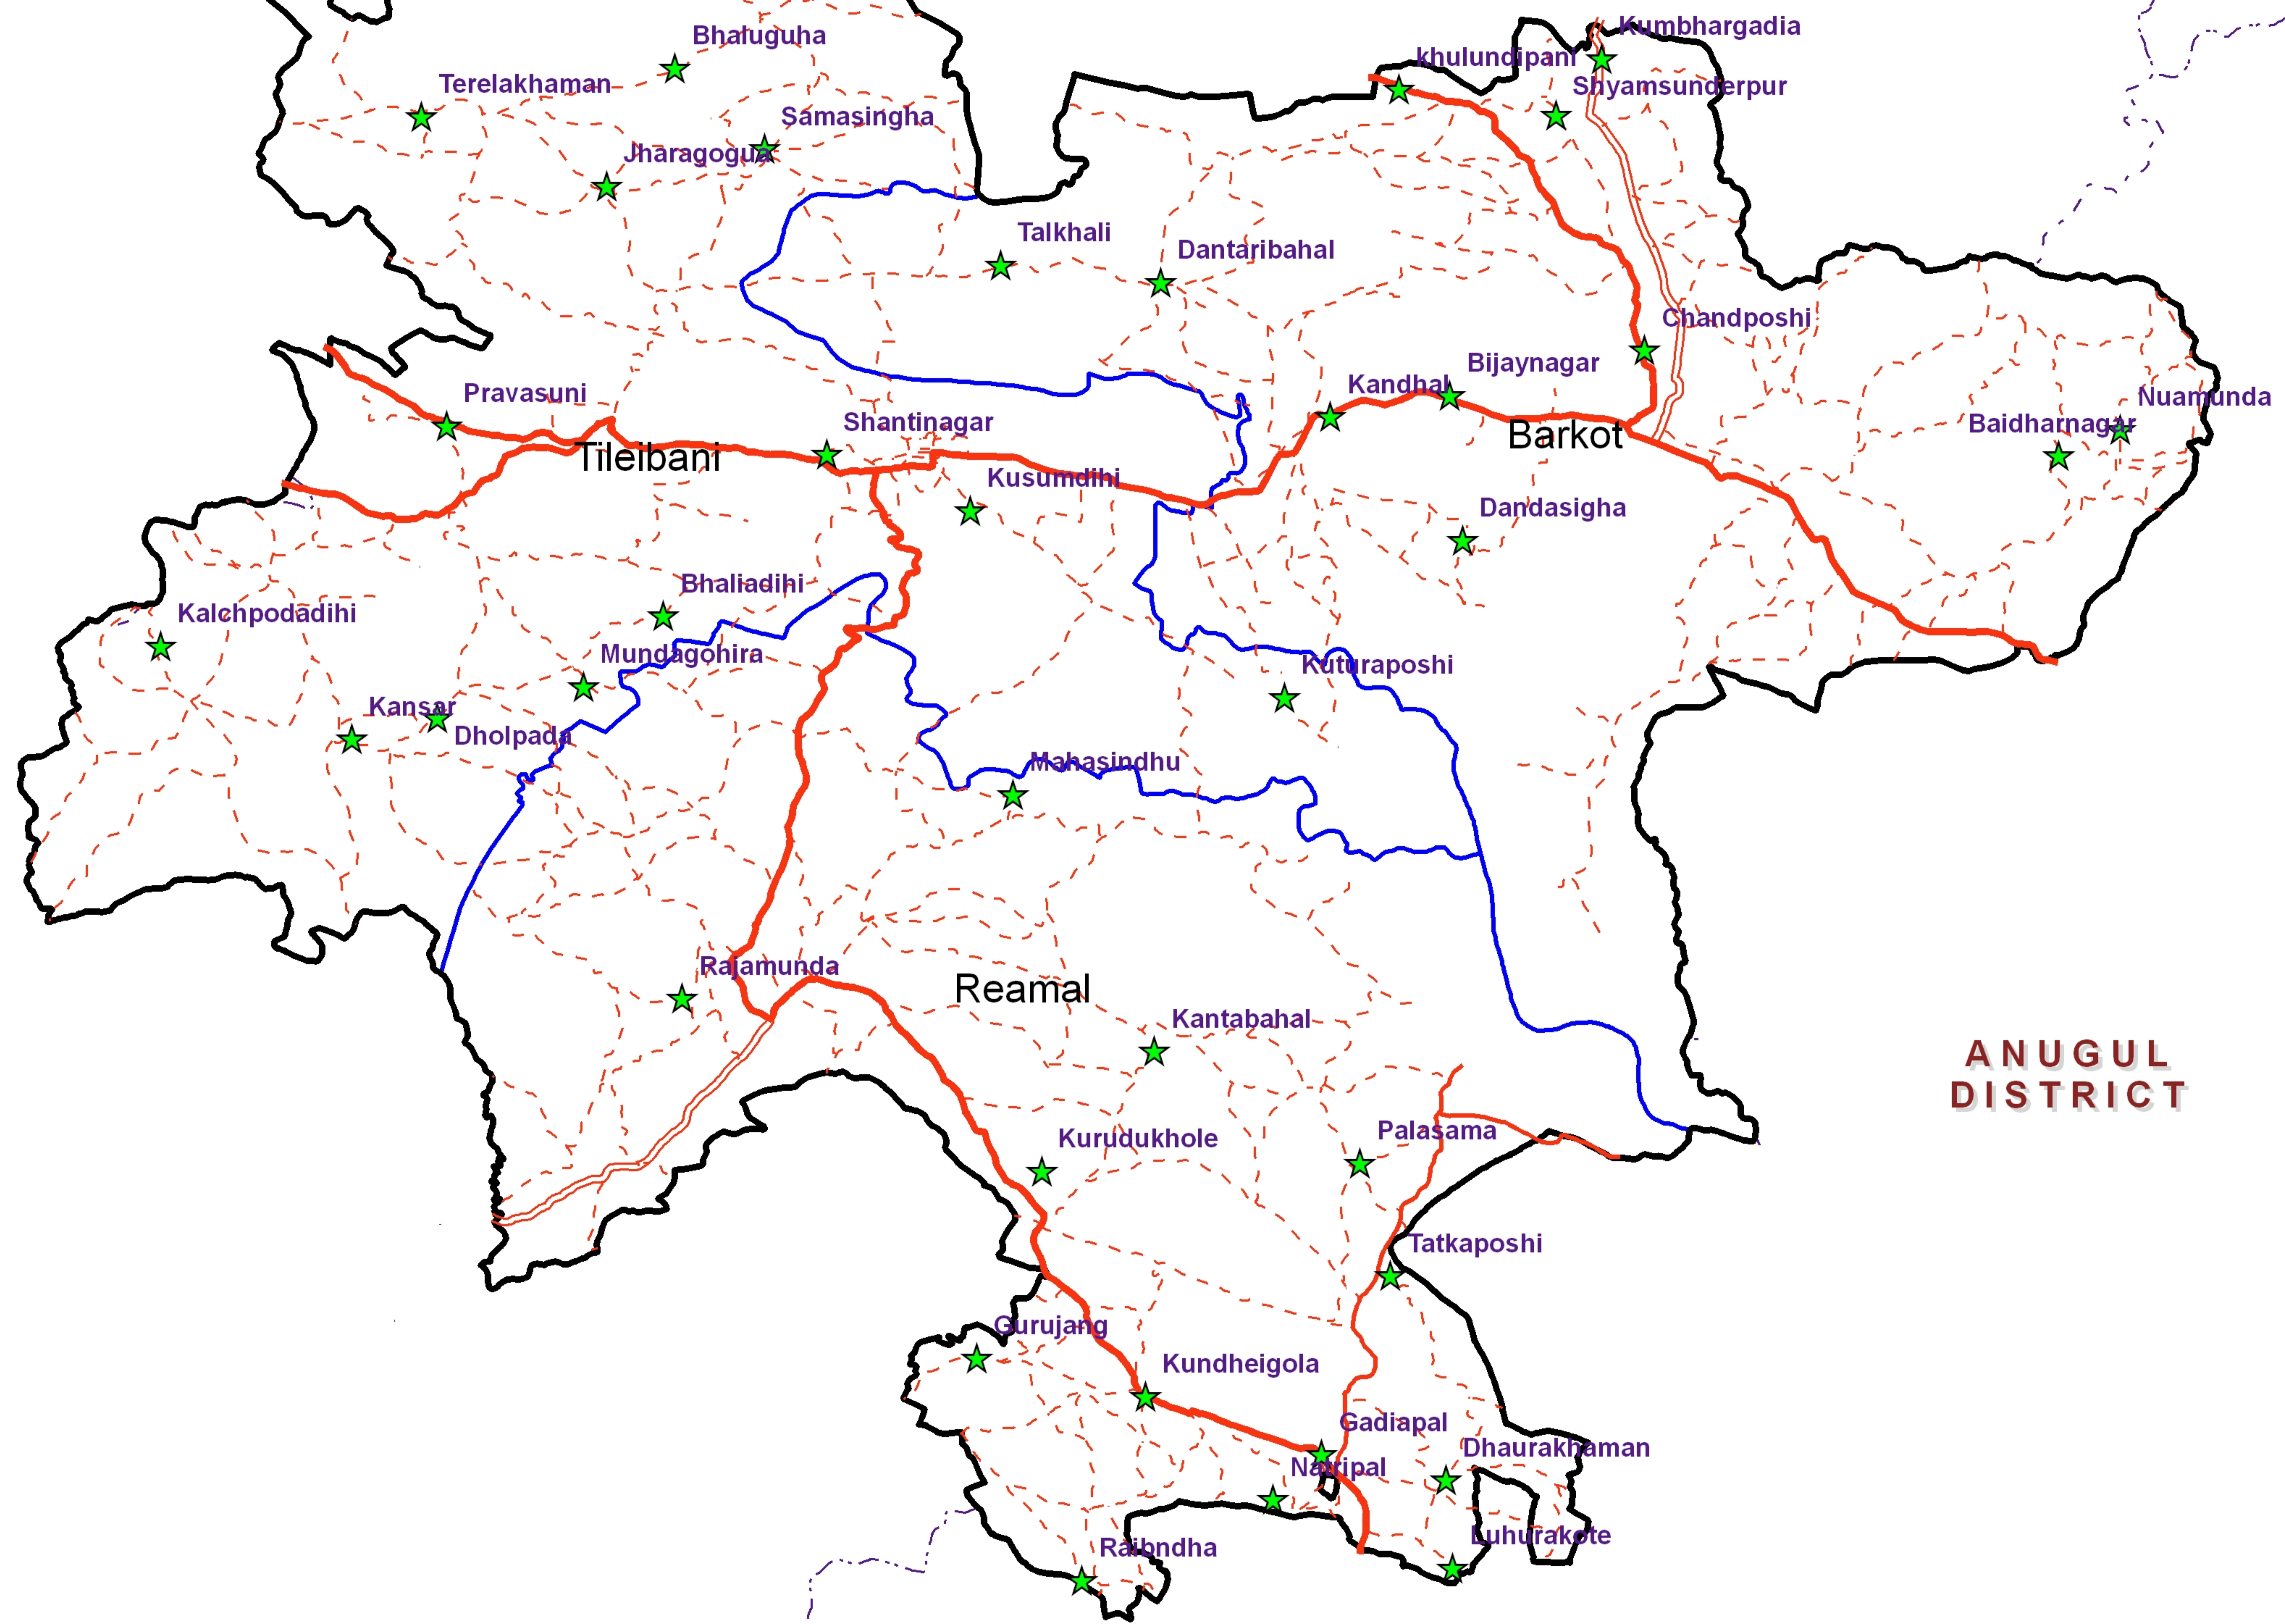

NCLP SCHOOL

DEOGARH DISTRICT  
ODISHA

SUNDARGARH  
DISTRICT

KEONJHAR  
DISTRICT

SAMBALPUR DISTRICT

ANUGUL  
DISTRICT

INDIA

ODISHA

LEGEND

Map Composed By:  
GIS Division,  
NIC, Bhubaneswar

- ★ NCLP School
- District Boundary
- Block Boundary

- National Highway
- State Highway
- Major District Road
- - - Other Road

SCALE:

10 5 0 10 Kilometers